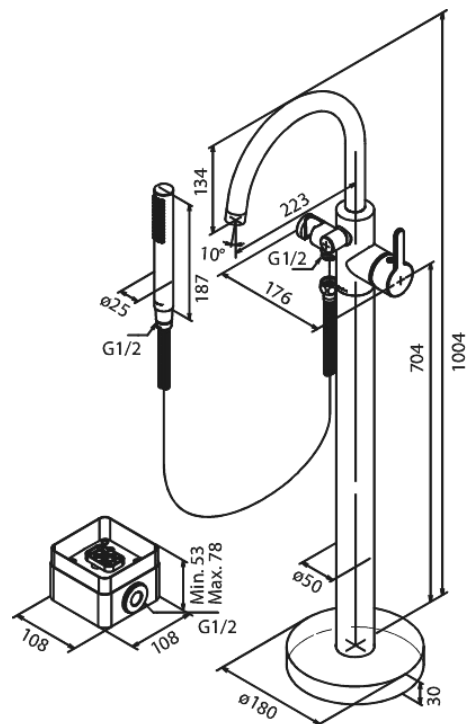

Product features

FM Mattsson Mora Group Denmark
Hvidkærvej 48, 5250 Odense SV, DK-56416218

+45 88 33 00 34 damixa-international@fmm-mora.com

Mere information på damixa.com

damixa